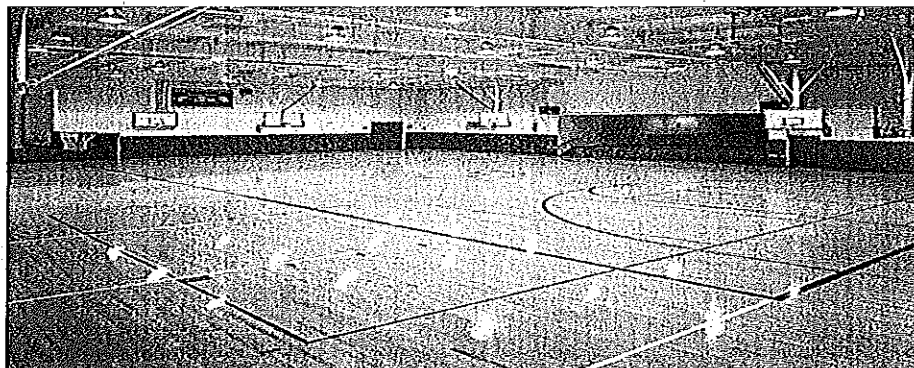

Boston Celtics

| Player's Name | Original Height | Original Height in inches | Shrunken Height (1/8 original height) |
|---------------|-----------------|---------------------------|---------------------------------------|
| Brandon Bass | 6'8" | | |
| Tyler Zeller | 7'0" | | |
| Evan Turner | 6'7" | | |
| Avery Bradley | 6'2" | | |
| Marcus Smart | 6'4" | | |

Name _____

BASKETBALL COURT DIMENSIONS

| <u>NBA</u> | <u>Original Measurements</u> | <u>In Inches =</u> | <u>Shrunken Measurements</u> <u>In Inches to the nearest tenth</u> <i>(1/8 original size)</i> |
|------------------------------|------------------------------|--------------------|---|
| 1. Court | 94'L x 50'W | | |
| 2. Half Court | 47'L 50'W | | |
| 3. Backboard | 6'W x 3'5"L | | |
| 4. From ground to top of rim | 10'H | | |